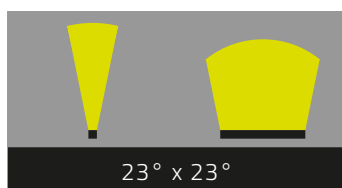

linea xs hp *Farbdynamisch*

Entworfen und entwickelt in Bayern.
Gefertigt in Deutschland.

Umgebungstemperatur (Lager) -40 °C bis 80 °C | -40 °F bis 176 °F

Umgebungstemperatur (Startvorgang) -25 °C bis 40 °C | -13 °F bis 104 °F

Lebensdauer [L70] @ 25 °C 65.000 XXX

Lebensdauer [L70] @ 40 °C 40.000 XXX

IK-Stoßfestigkeitsgrad IK08

Elektrische Daten

Integrierte Schnittstelle(n) / Steuerung: DMX

Konstantspannung 36 V

Leistungsaufnahme

324 mm | 12.76 in → 14 W

477 mm | 18.78 in → 21 W

629 mm | 24.77 in → 28 W

782 mm | 30.79 in → 35 W

934 mm | 36.78 in → 42 W

1087 mm | 42.80 in → 49 W

1239 mm | 48.78 in → 56 W

Schutzklasse II

LED-Klasse Klasse 2 LED-Produkt

Zulassungen CE, ETL, FCC

Abstrahlwinkel