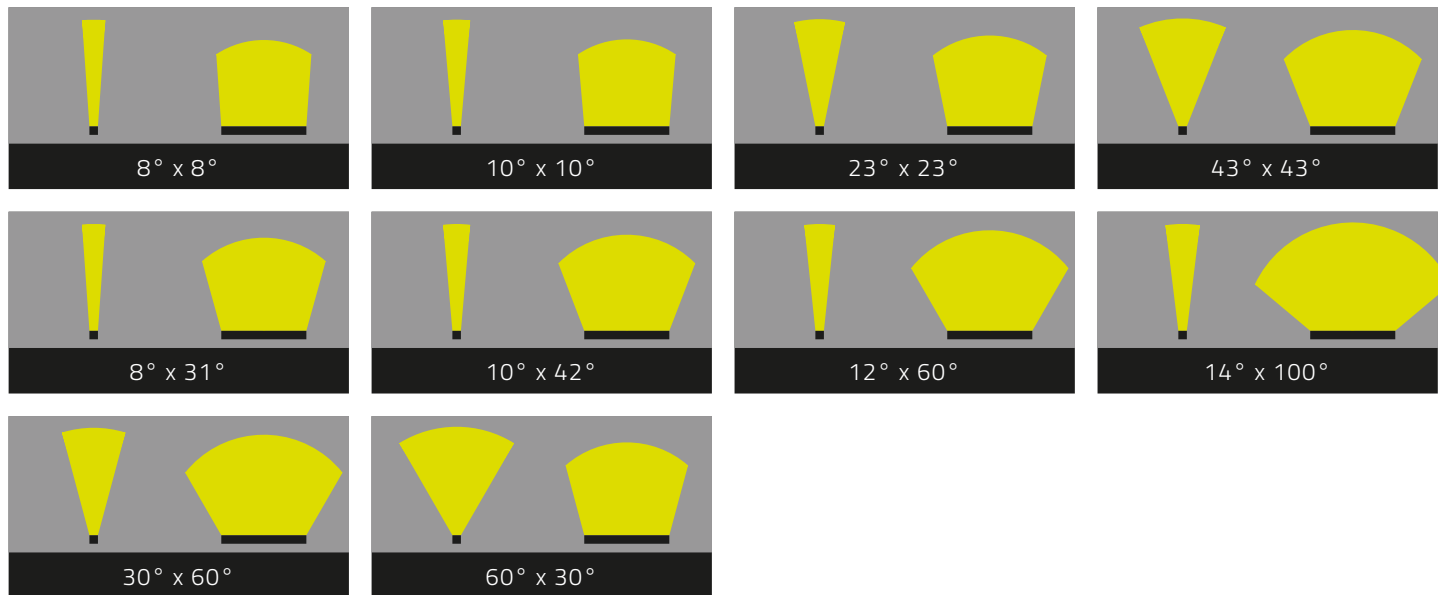

linea xs eco *Color Changing*

324 mm | 12.76 in → 5 W
477 mm | 18.78 in → 7 W
629 mm | 24.77 in → 10 W
782 mm | 30.79 in → 12 W
934 mm | 36.78 in → 15 W
1087 mm | 42.80 in → 17 W
1239 mm | 48.78 in → 20 W

Protection class	III
LED-Class	Class 2 LED-Product
Approbation	CE, ETL, FCC

Designed and Developed in Bavaria.
Made in Germany.

Beam Angles