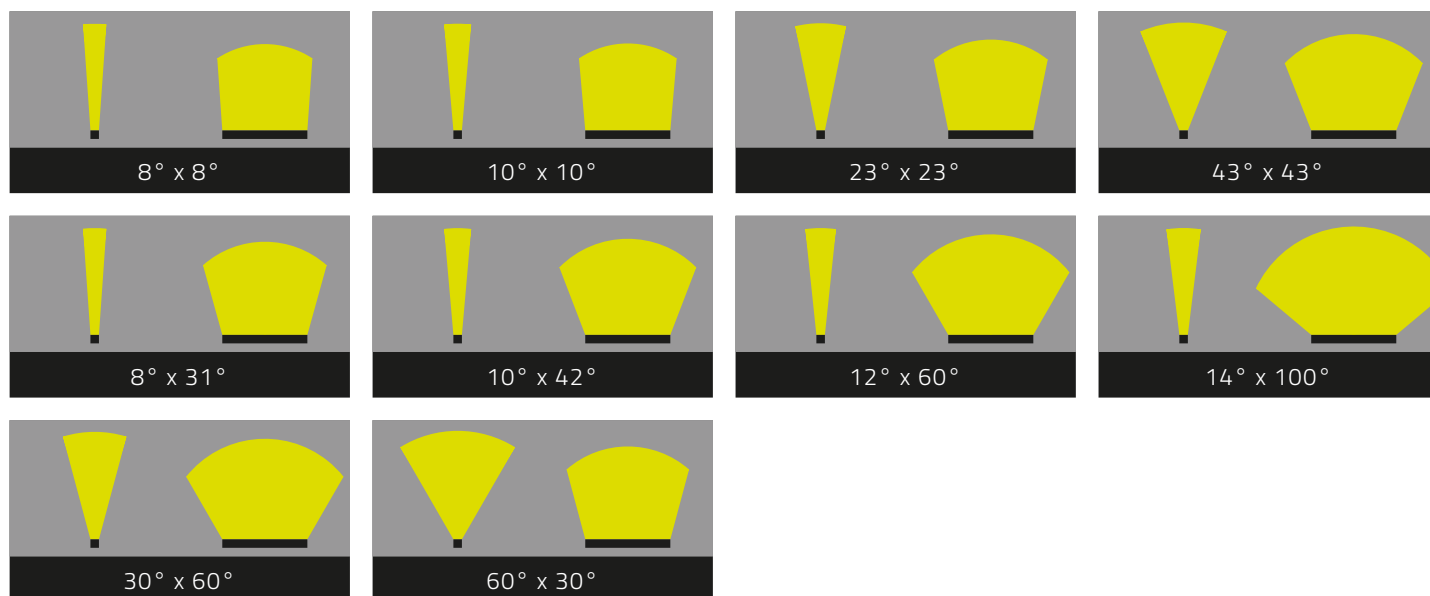

1239 mm | 48.78 in → 20 W

Protection class III

External operating device, e.g. DALI, DMX

Constant current 208 mA

Power Consumption

324 mm | 12.76 in → 6 W | 2 x 15 VDC

477 mm | 18.78 in → 8 W | 2 x 20 VDC

629 mm | 24.77 in → 11 W | 2 x 25 VDC

782 mm | 30.79 in → 13 W | 2 x 31 VDC

934 mm | 36.78 in → 15 W | 2 x 36 VDC

1087 mm | 42.80 in → 17 W | 2 x 42 VDC

1239 mm | 48.78 in → 20 W | 2 x 47 VDC

Protection class II

LED-Class Class 2 LED-Product

Approbation CE, ETL, FCC

Designed and Developed in Bavaria.
Made in Germany.

Beam Angles