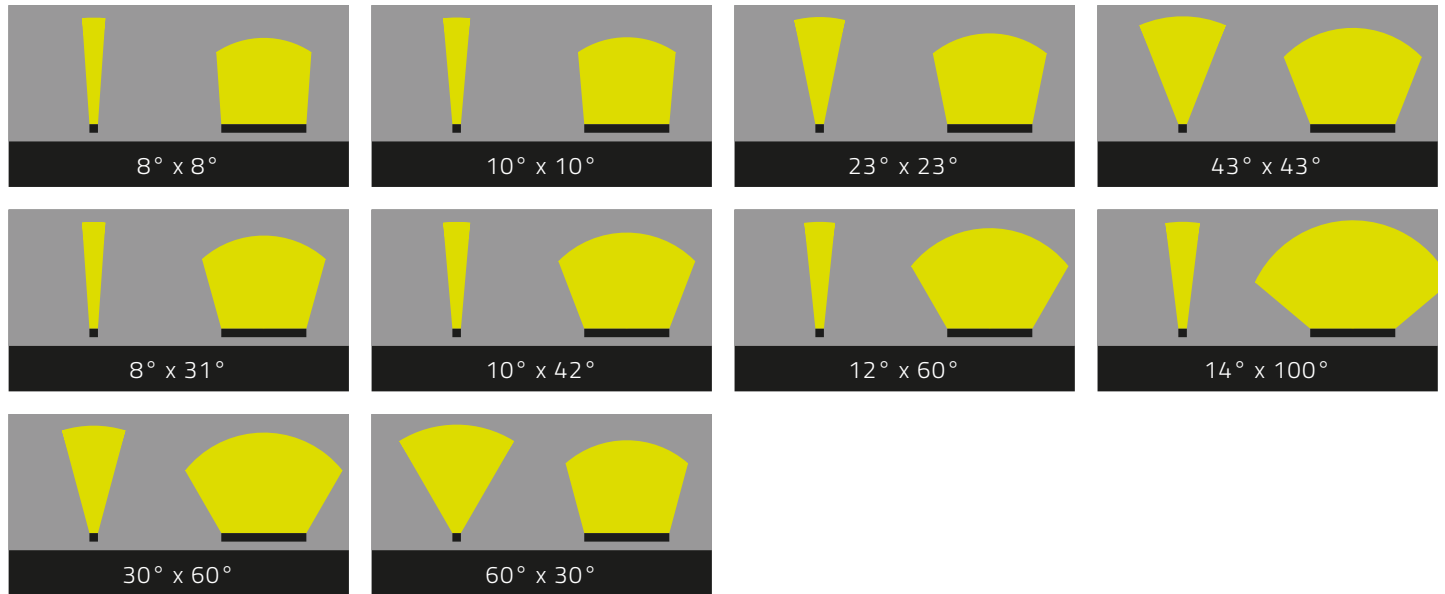

Designed and Developed in Bavaria.
Made in Germany.

Beam Angles