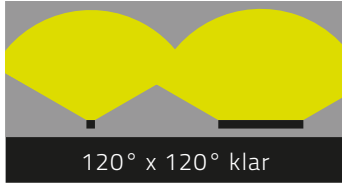

Beam Angles

Accessories

VS-Series 100
Reliable. Easy to Install. Built to Last.

VS-Series 300
Reliable. Easy to Install. Built to Last.

VS-Series 600
Reliable. Easy to Install. Built to Last.