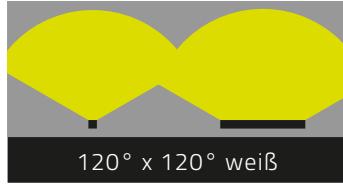

Beam Angles

Accessories

VS-Series 100
Reliable. Easy to Install. Built to Last.

VS-Series 300
Reliable. Easy to Install. Built to Last.

VS-Series 600
Reliable. Easy to Install. Built to Last.