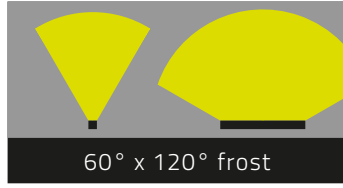

Beam Angles

Accessories

VS-Series 100
Reliable. Easy to Install. Built to Last.

VS-Series 300
Reliable. Easy to Install. Built to Last.

VS-Series 600
Reliable. Easy to Install. Built to Last.