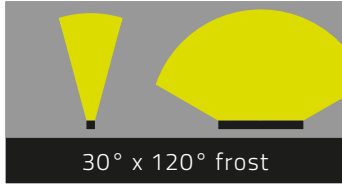

Beam Angles

Accessories

VS-Series 100
Reliable. Easy to Install. Built to Last.

VS-Series 300
Reliable. Easy to Install. Built to Last.

VS-Series 600
Reliable. Easy to Install. Built to Last.