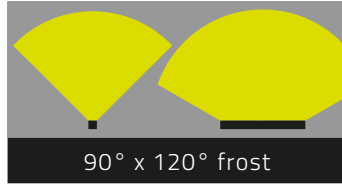

Beam Angles

Accessories

VS-Series 100
Reliable. Easy to Install. Built to Last.

VS-Series 300
Reliable. Easy to Install. Built to Last.

VS-Series 600
Reliable. Easy to Install. Built to Last.