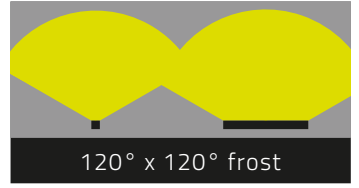

Beam Angles

Accessories

VS-Series 100
Reliable. Easy to Install. Built to Last.

VS-Series 300
Reliable. Easy to Install. Built to Last.

VS-Series 600
Reliable. Easy to Install. Built to Last.